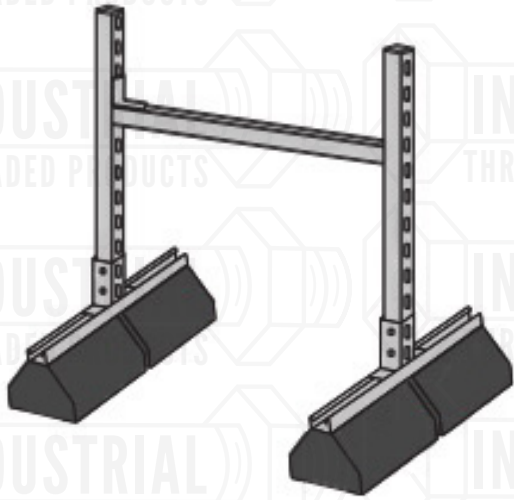

**2 BASE SUPPORTS WITH 12 GA. (2.6MM)  
GALV CHANNEL – 1-5/8" (41MM) HIGH**

**Dimensions:**

Height (overall) x Width (overall)  
x Length (overall)

**Riser Channels (SH Style):**

1-5/8" (41mm) x 1-5/8" (41mm)  
x 12 ga (2.6mm)

**Fittings & Hardware:**

Electro-Plated Steel

**Ordering:**

Specify figure number and  
model number.

**Ultimate Load Capacity:**

1000 lbs. (4.45kN), (uniform load)  
For roof loading, consult roof  
manufacturer or engineer. As with  
most commercial roofs, the weakest  
point may be the insulation board  
beneath the rubber membrane.