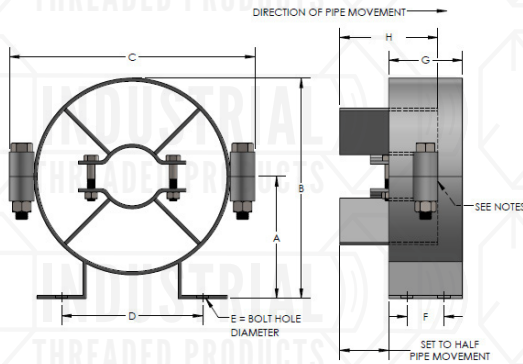

**FIG. 255**  
**PIPE ALIGNMENT GUIDE (SINGLE SPIDER CLAMP)**

**Material:** Carbon steel, also available in 304 and 316 stainless steel.  
**Finish:** Plain, electro-galvanized, or painted.  
**Service:** Designed for use with insulated or non-insulated pipe lines to maintain alignment of piping through axial expansion and contraction cycles. Proper alignment of the adjoining pipe is of vital importance in the proper functioning of expansion joints in the line. Pipe guides are not designed to support any piping system weight. Therefore additional supports are required. Therefore the use of two or more guides on both sides of the expansion joint is recommended to avoid a pivoting effect in the line. Maximum temperature: 650°F.  
**Ordering:** Specify pipe size, insulation thickness, figure number and size number.

Model	A	B	C	D	E	F	G	H	Wgt Each (lbs)
23	3-1/2"	5-7/8"	6-1/8"	4-1/8"	5/8"	1-3/4"	3"	4"	7
24	4"	6-3/4"	7-1/8"	4-3/8"	5/8"	1-3/4"	3"	4"	8
25	4-3/8"	7-5/8"	8-1/8"	5-1/8"	5/8"	1-3/4"	3"	4"	9
26	5-1/4"	9-1/4"	10-1/8"	6-1/8"	5/8"	1-3/4"	3"	4"	11
27	6-1/4"	11-5/8"	12-1/8"	7"	5/8"	2-3/4"	4"	6"	17
28	7"	13-3/8"	14-1/8"	8-1/4"	5/8"	2-3/4"	4"	6"	20
29	7-7/8"	15-1/8"	16-1/8"	9-7/8"	3/4"	4"	6"	8"	40
30	8-7/8"	17"	18-1/8"	10-7/8"	3/4"	4"	6"	8"	48
31	9-3/4"	18-3/4"	20-1/8"	11-7/8"	3/4"	4"	6"	8"	54
32	10-7/8"	21"	22-1/8"	11-3/4"	3/4"	4"	6"	8"	61
33	12-1/8"	23-1/8"	24-1/8"	14-1/2"	7/8"	6"	8"	8"	89
34	13"	25"	26-1/8"	15-1/2"	7/8"	6"	8"	8"	102
35	14-3/4"	27-3/4"	28-1/8"	17-1/8"	1-1/8"	6"	8"	12"	110
36	16-1/2"	31-1/2"	32-1/8"	19-1/4"	1-1/8"	6"	8"	12"	150